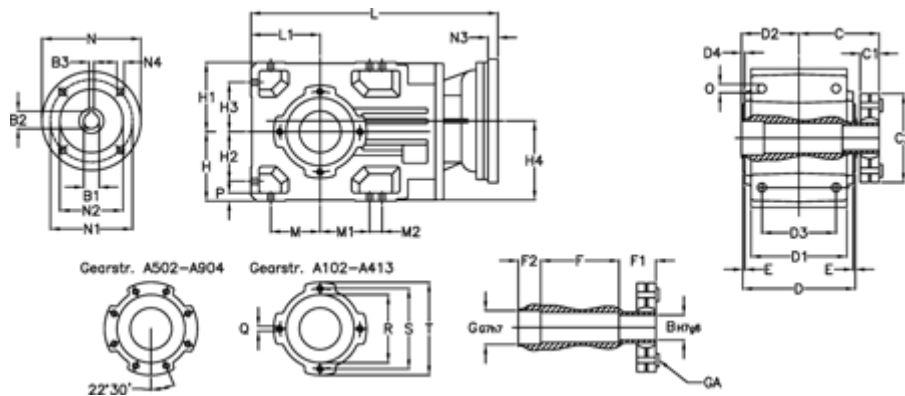

Article number: 29600200945245
 Description: Bevel helical gearbox
 A202US-9,4-P112B5

Measures

B = 30	D1 = 110	F2 = 36	L = 335.5	N3 = -
B1 = 28	D2 = 60	G = 32	L1 = 80	N4 = M12x16
B2 = 31.3	D3 = 90	GA = 14,5 NM	M = 60.0	O = 9.5
B3 = 8	d4 = 4.5	H = 80	M1 = 60.0	P = 9
C = 89.5	Description = A202US-xx-P112 B5	H1 = 80	M2 = -	Q = M8x15
C1 = 23	E = 3.0	H2 = 60.0	N = 250	R = 95
C2 = 72.0	F = 77.5	H3 = 60.0	N1 = 215	S = 115
D = 136	F1 = 36.0	H4 = 93.0	N2 = 180	T = 140